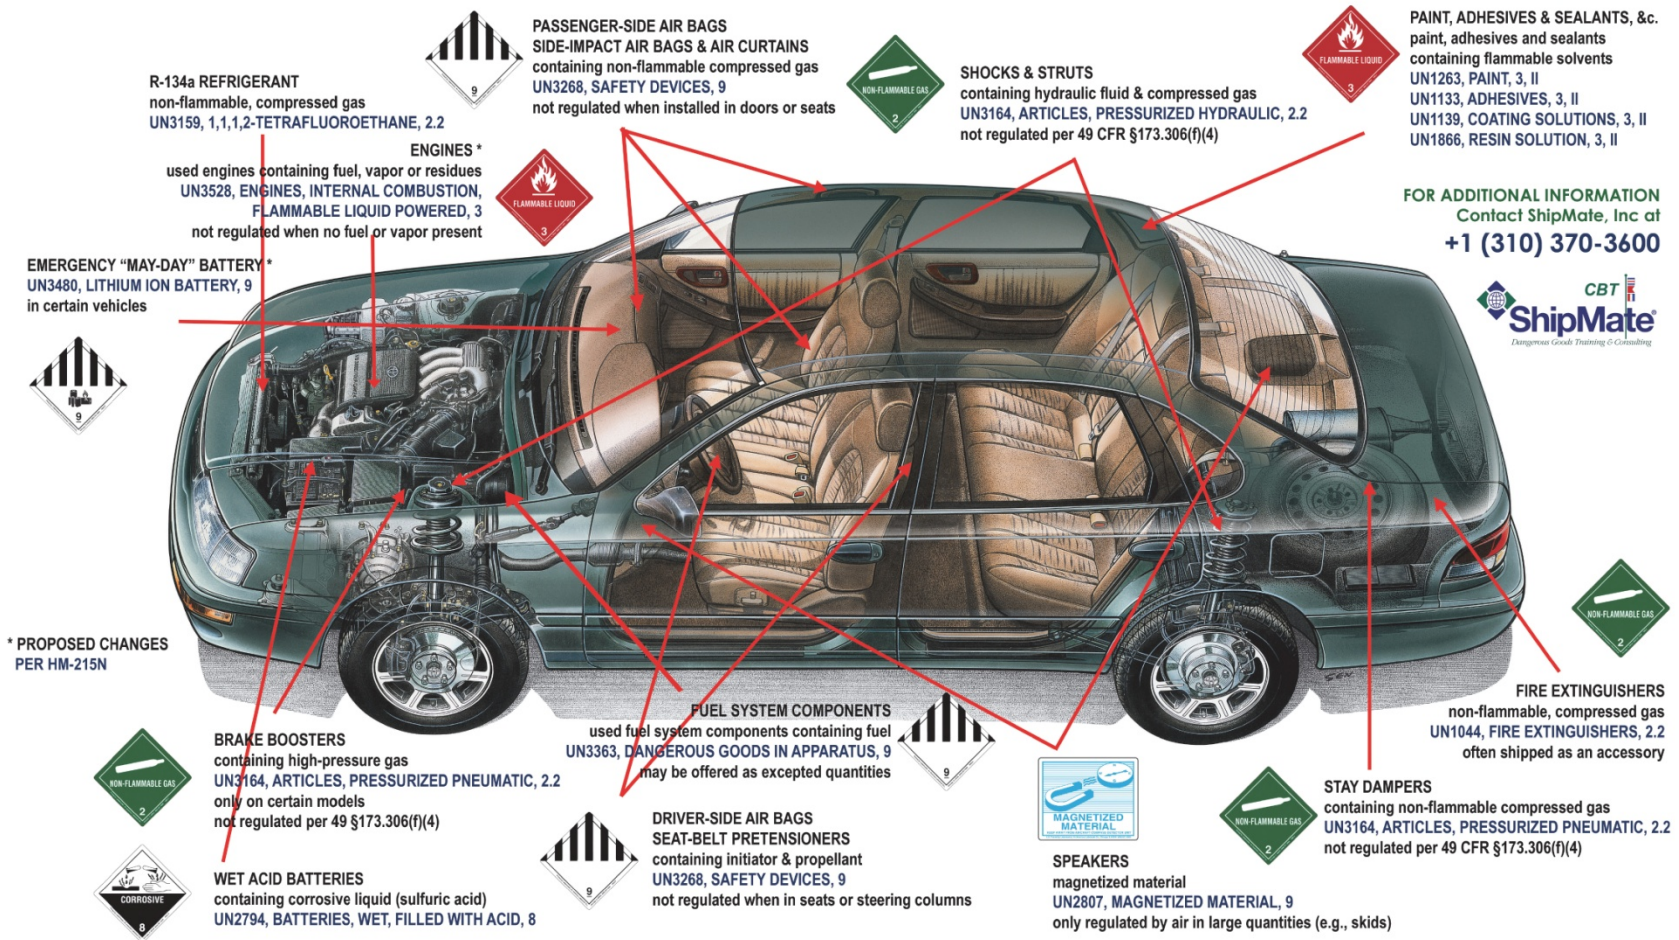

# WHAT IS AN AUTOMOTIVE HAZARDOUS MATERIAL?

This information is correct as of 03/29/17. This information may change; therefore, you should always consult ShipMate, Inc. for the latest requirements. Contact ShipMate, Inc. at +1 (310) 370-3600 if you have additional questions.